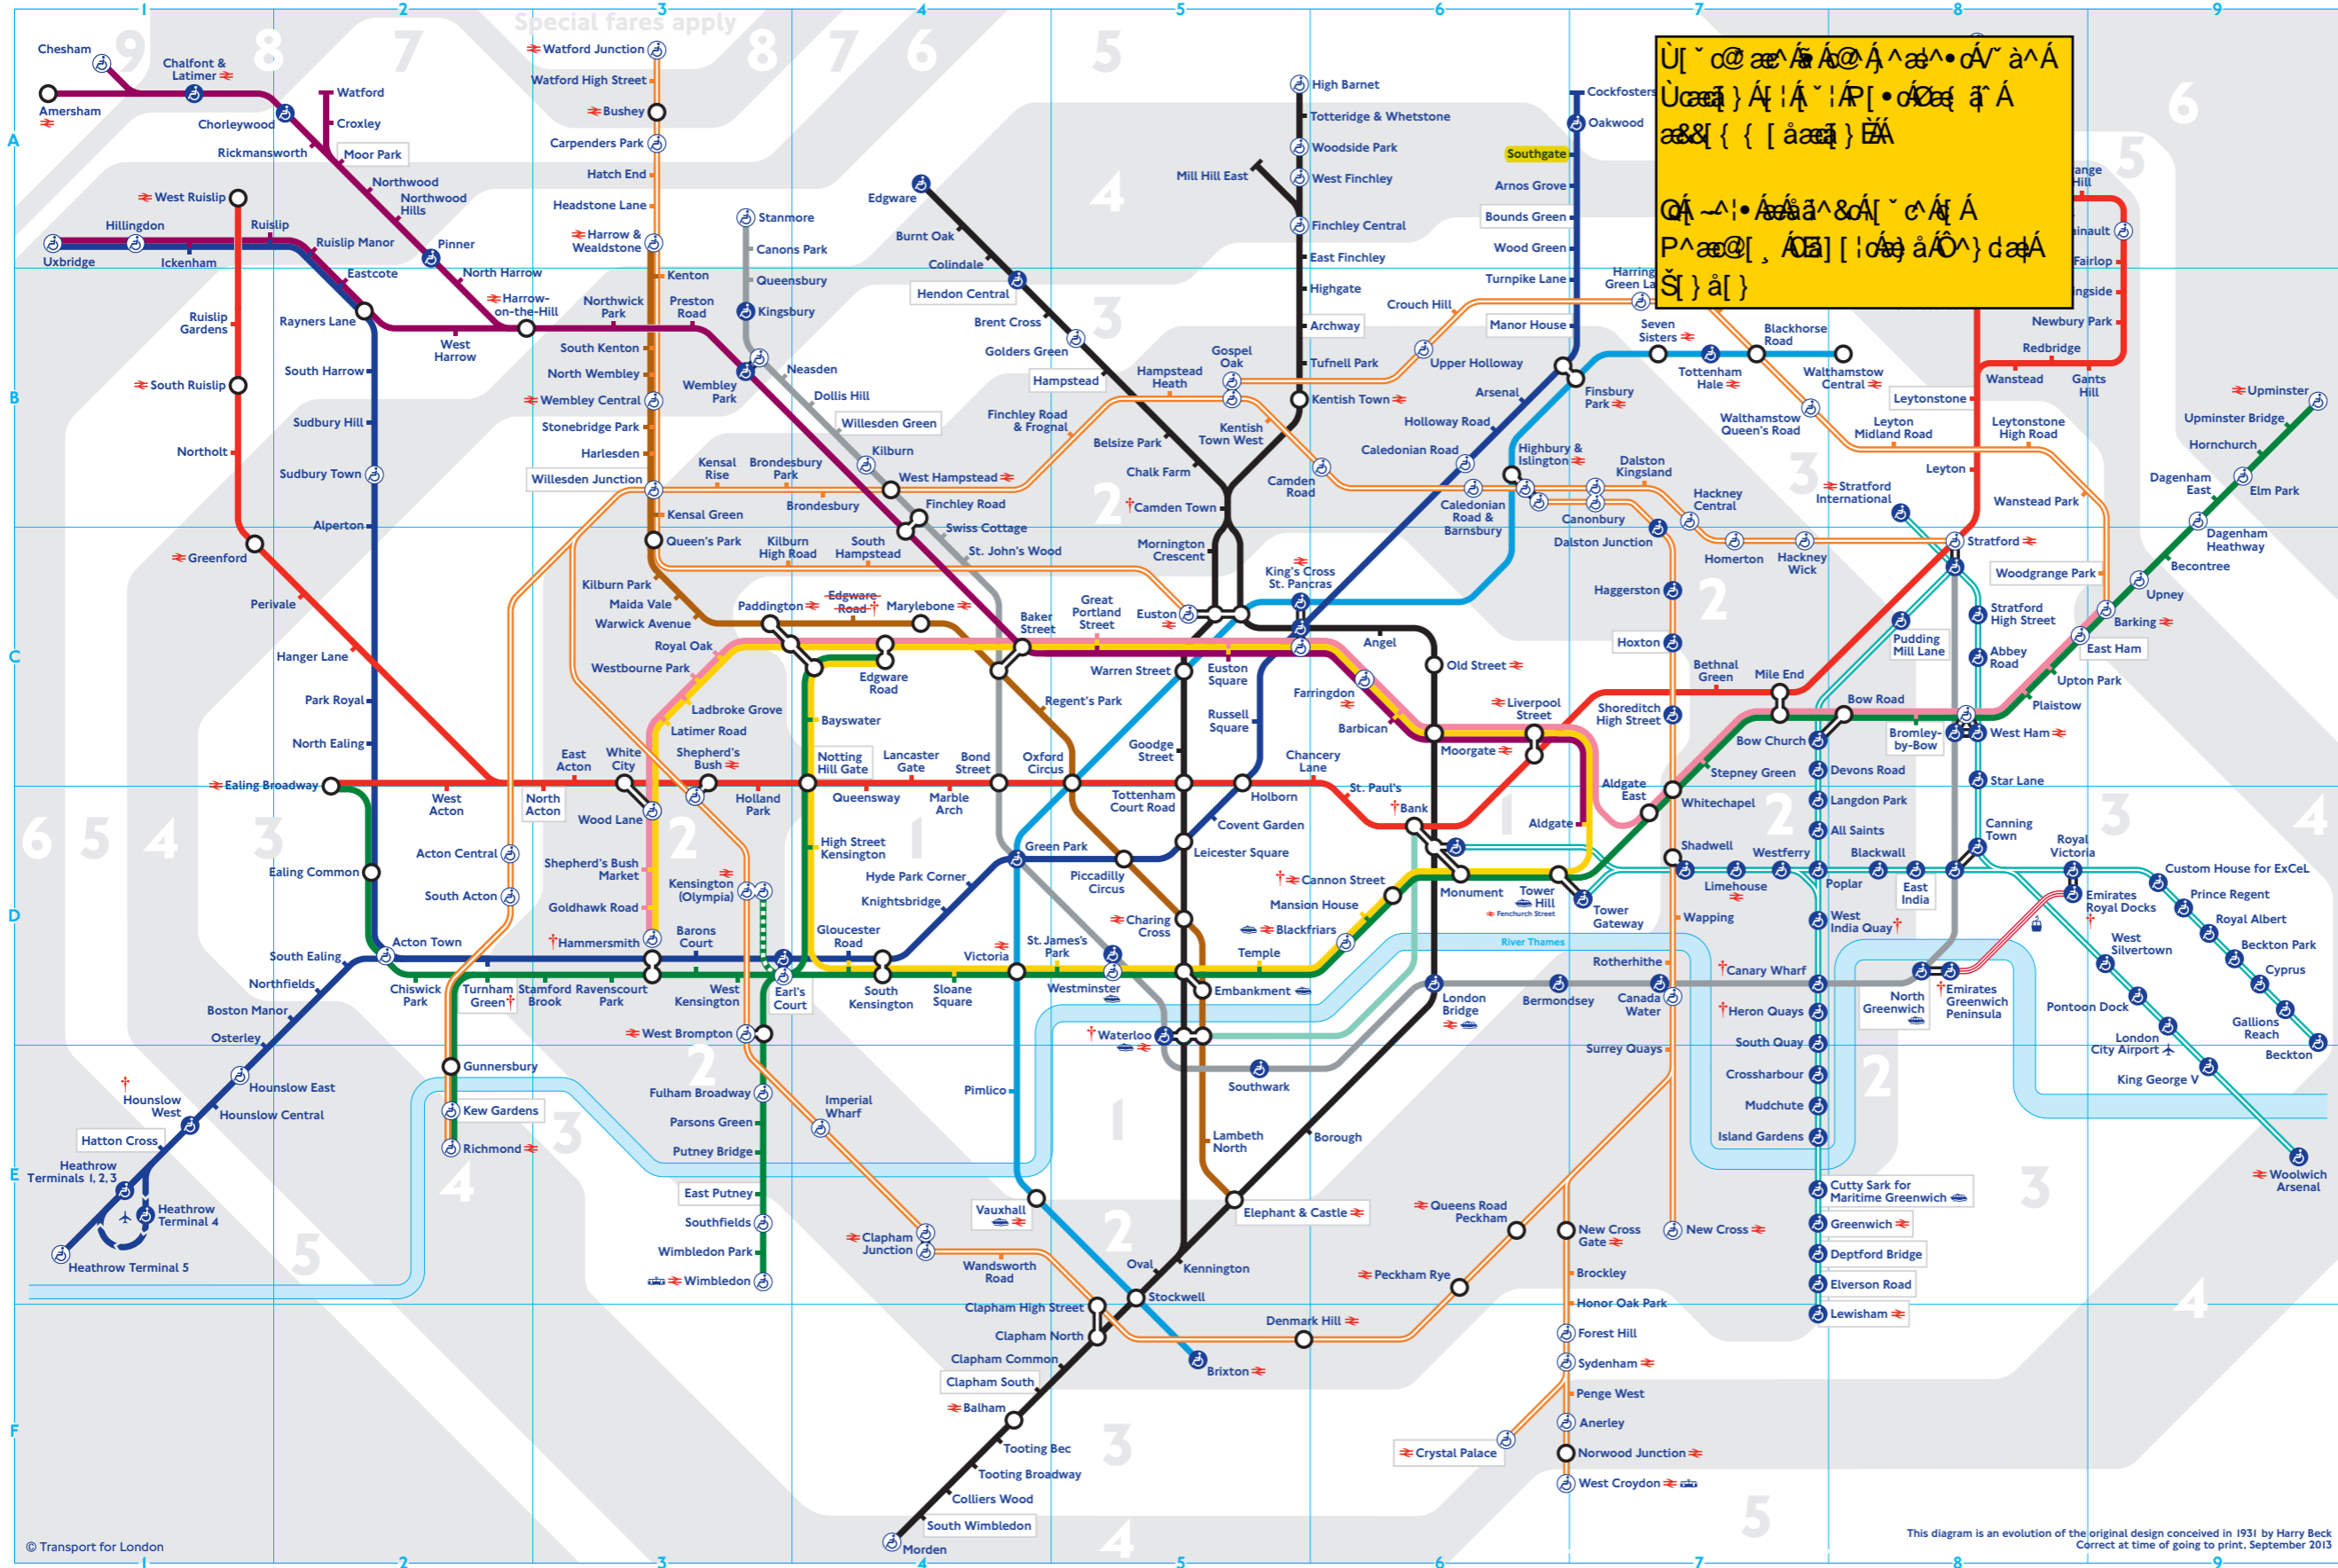

Tube map

U[~ @ æ Å Å @ Å ^ æ • Å ^ à Å
 Ú æ æ } Å ; Å ^ Å [• Å æ æ Å
 æ æ & [{ [å æ æ } Å Å
 Q Å ^ Å • Å æ Å ^ & Å Å ^ c Å Å Å
 P Å æ @ [, Å Å Å [Å Å Å Å Å } d Å Å
 Š } å [}

- † Check before you travel**
- Bank**
Waterloo & City line open between Bank and Waterloo 0621-0030 Mondays to Fridays and 0802-0030 Saturdays. Between Waterloo and Bank 0615-0030 Mondays to Fridays and 0800-0030 Saturdays. Closed Sundays and Public Holidays
 - Camden Town**
Sunday 1300-1730 open for interchange and exit only
 - Canary Wharf**
Step-free interchange between Underground, Canary Wharf DLR and Heron Quays DLR stations at street level
 - Cannon Street**
Open until 2100 Mondays to Fridays and 0730-1930 Saturdays. Closed Sundays and Public Holidays
 - Edgware Road**
Bakerloo line station closed until late December 2013
 - Emirates Greenwich Peninsula and Emirates Royal Docks**
Special fares apply. Open 0700-2100 Mondays to Fridays, 0800-2100 Saturdays, 0900-2100 Sundays and 0800-2100 Public Holidays. Opening hours are reduced by one hour in the evening after 1 October 2013 and may be extended on certain events days. Please check close to the time of travel
 - Hammersmith**
No lift service on the District and Piccadilly lines until late December 2013
 - Heron Quays**
Step-free interchange between Heron Quays and Canary Wharf Underground station at street level
 - Hounslow West**
Step-free access for manual wheelchair users only
 - Turnham Green**
Served by Piccadilly line trains until 0650 Monday to Saturday, 0745 Sunday and after 2230 every evening. At other times use District line
 - Waterloo**
Waterloo & City line open between Bank and Waterloo 0621-0030 Mondays to Fridays and 0802-0030 Saturdays. Between Waterloo and Bank 0615-0030 Mondays to Fridays and 0800-0030 Saturdays. Closed Sundays and Public Holidays
 - West India Quay**
Not served by DLR trains from Bank towards Lewisham before 2100 on Mondays to Fridays
- Key to lines**
- Bakerloo
 - Central
 - Circle
 - District
 - District open weekends, public holidays and some Olympia events
 - Hammersmith & City
 - Jubilee
 - Metropolitan
 - Northern
 - Piccadilly
 - Victoria
 - Waterloo & City
 - DLR
 - London Overground
 - Emirates Air Line